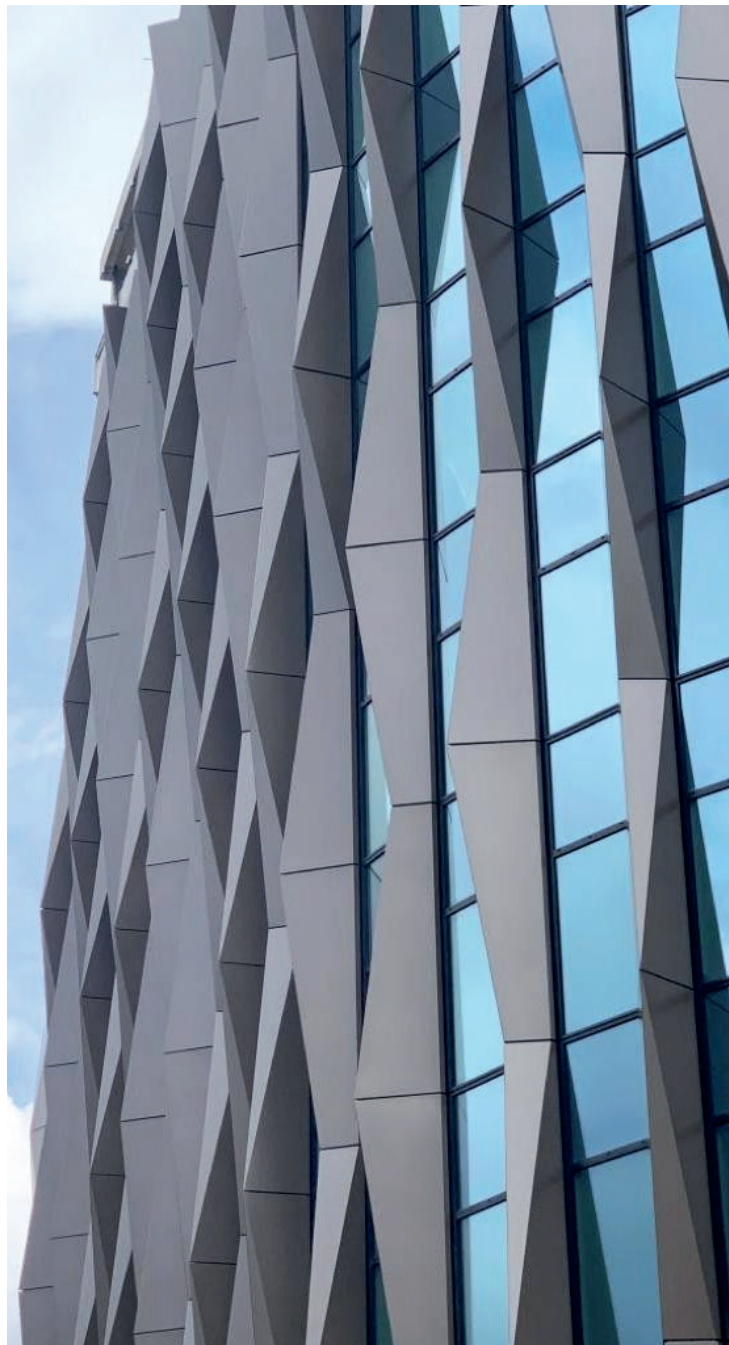

Minories Hotel, London

Project Details

Location: London

Products: Bespoke 3D twisted fins

Finishes: Finished in dark and light bronze PPC

Metalline have produced a range of bespoke 3D twisted fins that will take centre stage on the exterior of the redeveloped Minories Hotel. Working in close co-operation with the building envelope and façade contractor Colorminium, Metalline have produced a range of bespoke 3D twisted fins that will when complete take centre stage on the exterior of the redeveloped Minories Hotel in the City of London. This stunning feature was the brainchild of ACME architects who in collaboration with The Murphy Façade studio have designed a series of full storey aluminium fins that clad the existing precast frame and create a bridge between that and the unitised glazing.