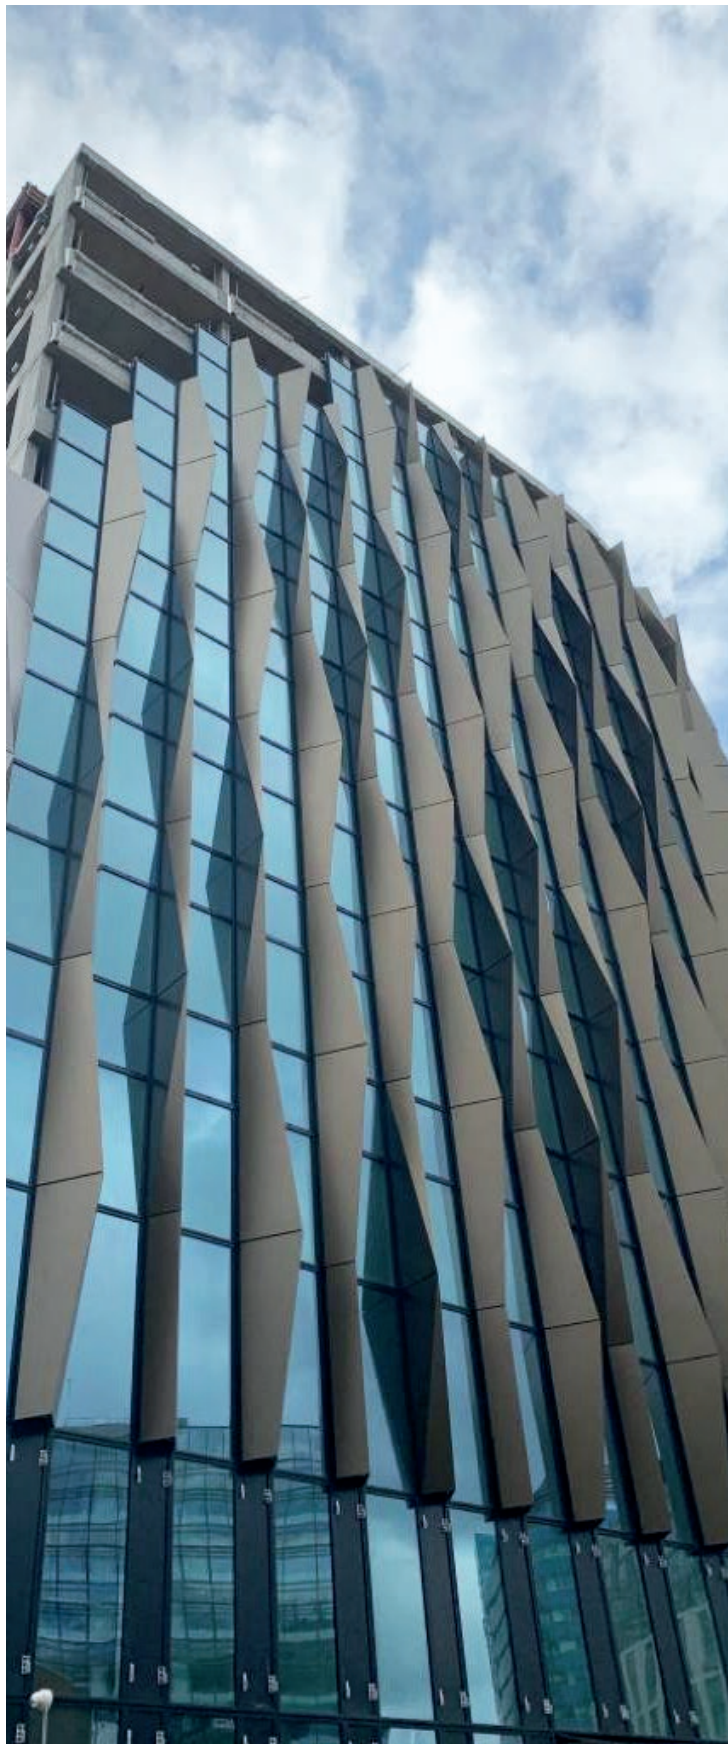

Minories Hotel, London

Project Details

Location: London

Products: Bespoke 3D twisted fins

Finishes: Finished in dark and light bronze PPC

Metalline have produced a range of bespoke 3D twisted fins that will take centre stage on the exterior of the redeveloped Minories Hotel. Working in close co-operation with the building envelope and façade contractor Colorminium, Metalline have produced a range of bespoke 3D twisted fins that will when complete take centre stage on the exterior of the redeveloped Minories Hotel in the City of London. This stunning feature was the brainchild of ACME architects who in collaboration with The Murphy Façade studio have designed a series of full storey aluminium fins that clad the existing precast frame and create a bridge between that and the unitised glazing.